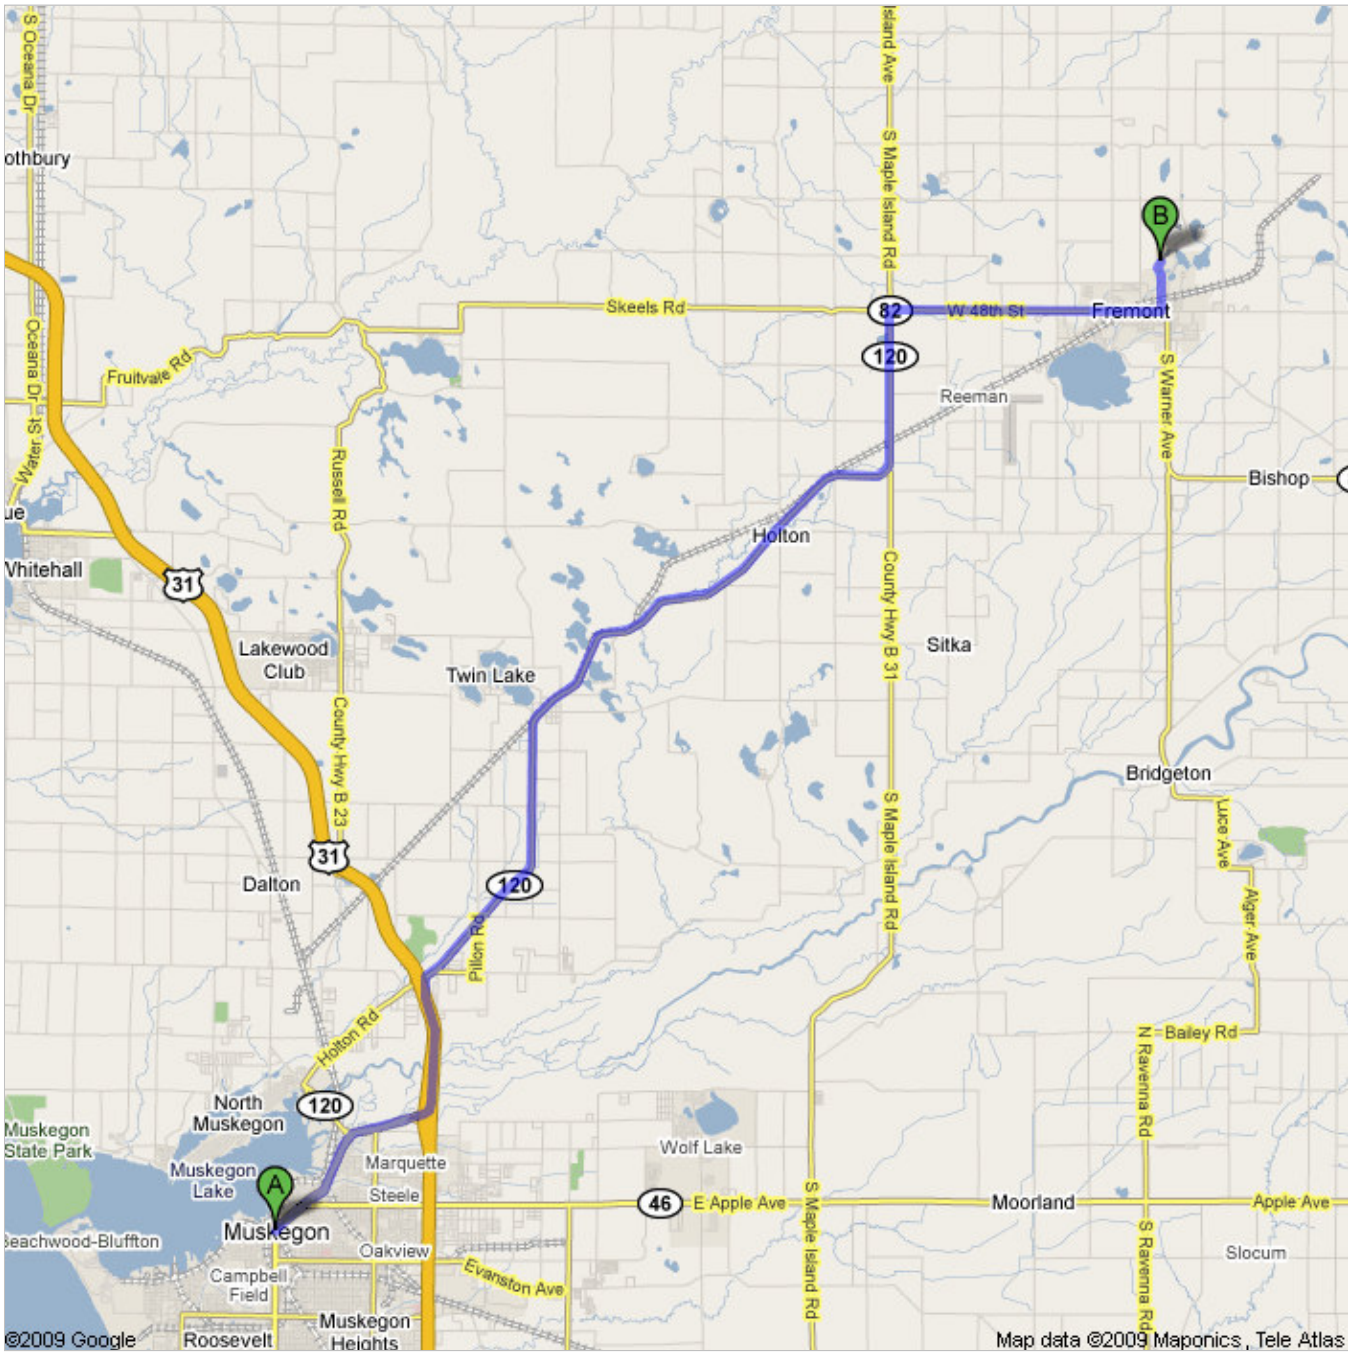

Directions to Branstrom Dr

28.7 mi – about 57 mins

Branstrom Park Cross Country Course

 Muskegon, MI

-  1. Head **north** on **Route 31/W Muskegon Ave** toward **9th St**
Continue to follow Route 31
About 6 mins
go 3.3 mi
total 3.3 mi
-  2. Take the ramp onto **US-31 N**
About 3 mins
go 2.6 mi
total 5.9 mi
3. Take the exit toward **Holton Rd/M-120**
go 0.4 mi
total 6.2 mi
-  4. Turn **right** at **Holton Rd/M-120**
Continue to follow M-120
About 34 mins
go 16.6 mi
total 22.9 mi
-  5. Turn **right** at **W 48th St/M-82**
Continue to follow M-82
About 10 mins
go 4.9 mi
total 27.8 mi
-  6. Turn **left** at **Darling Ave**
About 3 mins
go 0.6 mi
total 28.4 mi
7. Continue on **Branstrom Dr**
About 1 min
go 0.3 mi
total 28.7 mi

 Branstrom Dr

These directions are for planning purposes only. You may find that construction projects, traffic, weather, or other events may cause conditions to differ from the map results, and you should plan your route accordingly. You must obey all signs or notices regarding your route.

Map data ©2009 , Maponics, Tele Atlas