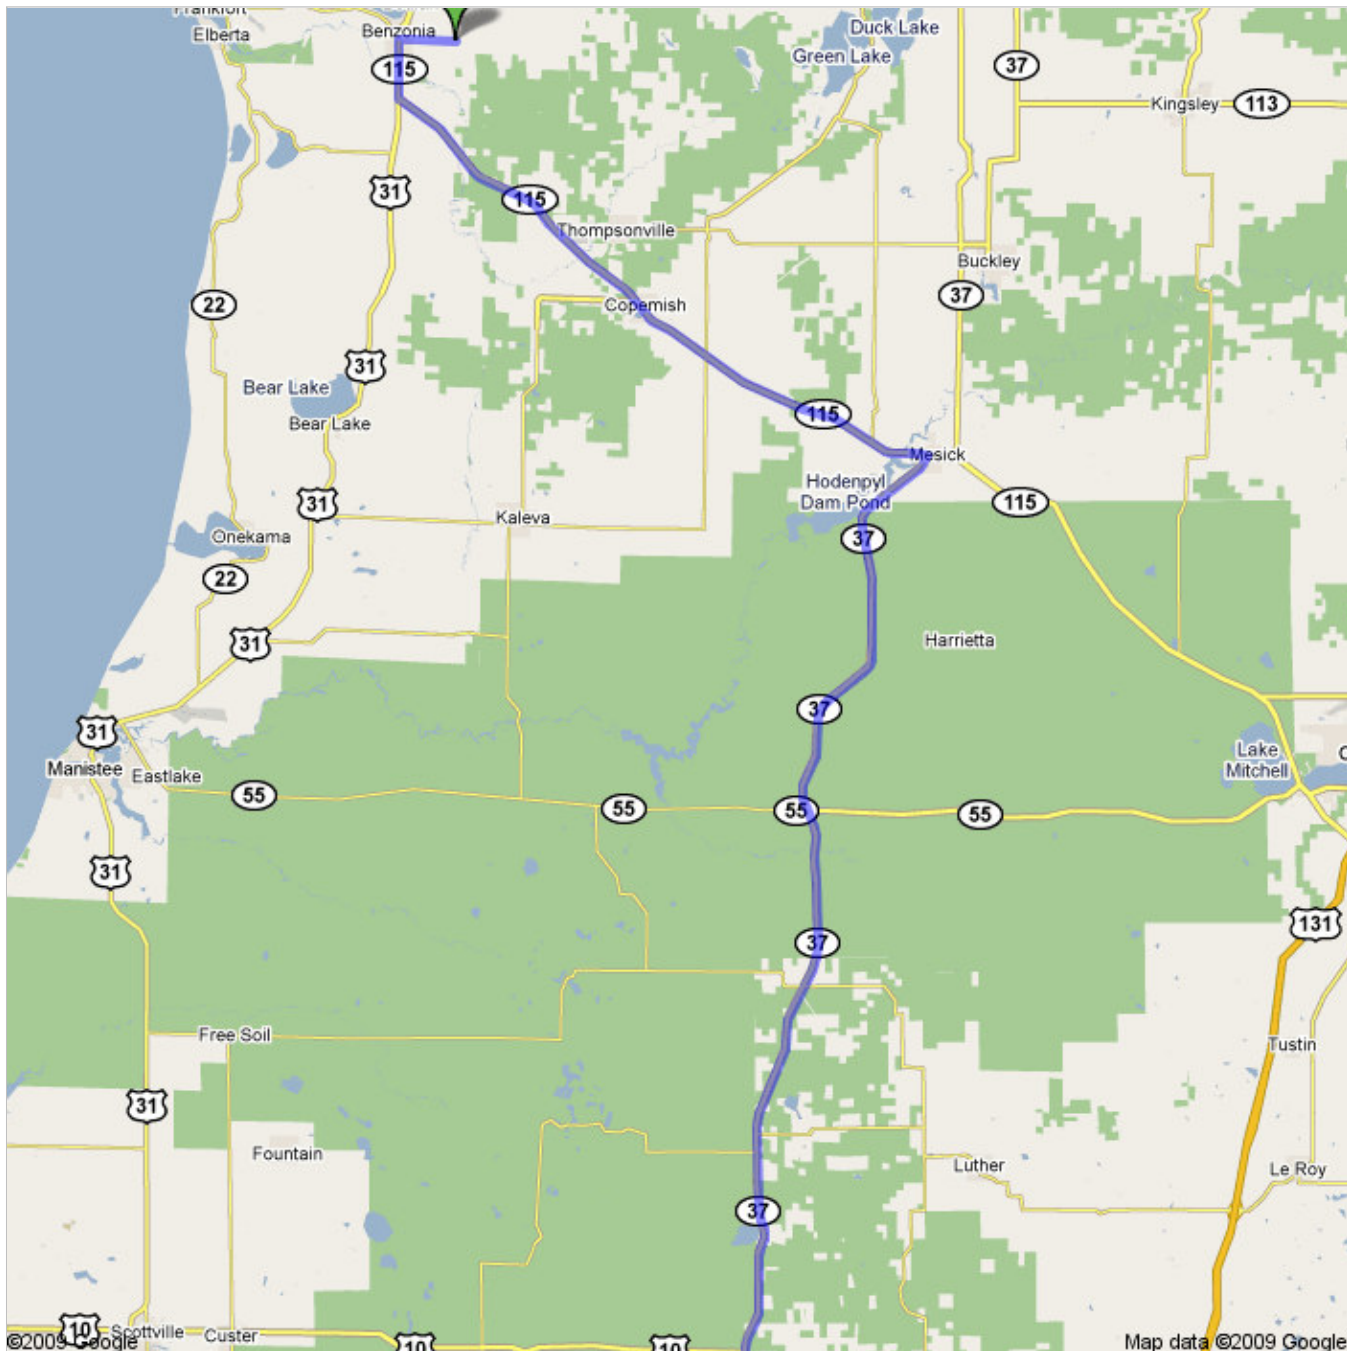

Directions to Benzie Central Senior High School

9300 Homestead Rd, Benzonia, MI 49616-9644 - (231) 882-4497

106 mi – about 2 hours 52 mins

Save trees. Go green!
Download Google Maps on your phone at google.com/gmm

 Fremont, MI

1. Head **north** on **N Darling Ave** toward **E Dayton St** go 177 ft
total 177 ft
-  2. Take the 1st **right** onto **E Dayton St** go 0.2 mi
total 0.2 mi
About 1 min
-  3. Take the 2nd **right** onto **N Decker Ave** go 331 ft
total 0.3 mi
-  4. Turn **left** at **E Main St** go 0.6 mi
total 0.9 mi
About 2 mins
5. Continue on **W 48th St** go 5.2 mi
total 6.1 mi
About 10 mins
-  6. Slight **left** at **S Gordon Ave** go 1.0 mi
total 7.1 mi
About 2 mins
7. Continue on **W 40th St** go 2.4 mi
total 9.4 mi
About 4 mins
-  8. Turn **left** at **S Evergreen Dr/MI-37 N** go 69.0 mi
total 78.5 mi
Continue to follow MI-37 N
About 1 hour 49 mins
-  9. Turn **left** at **W Mesick Ave/MI-115 N** go 23.1 mi
total 102 mi
Continue to follow MI-115 N
About 36 mins
-  10. Turn **right** at **Benzie Hwy/MI-115 N/US-31 N** go 2.1 mi
total 104 mi
Continue to follow MI-115 N/US-31 N
About 3 mins
-  11. Turn **right** at **Traverse Ave** go 0.5 mi
total 104 mi
About 2 mins
12. Continue on **Co Road 608/Homestead Rd** go 1.5 mi
total 106 mi
Destination will be on the left
About 4 mins

Map data ©2009 , Google