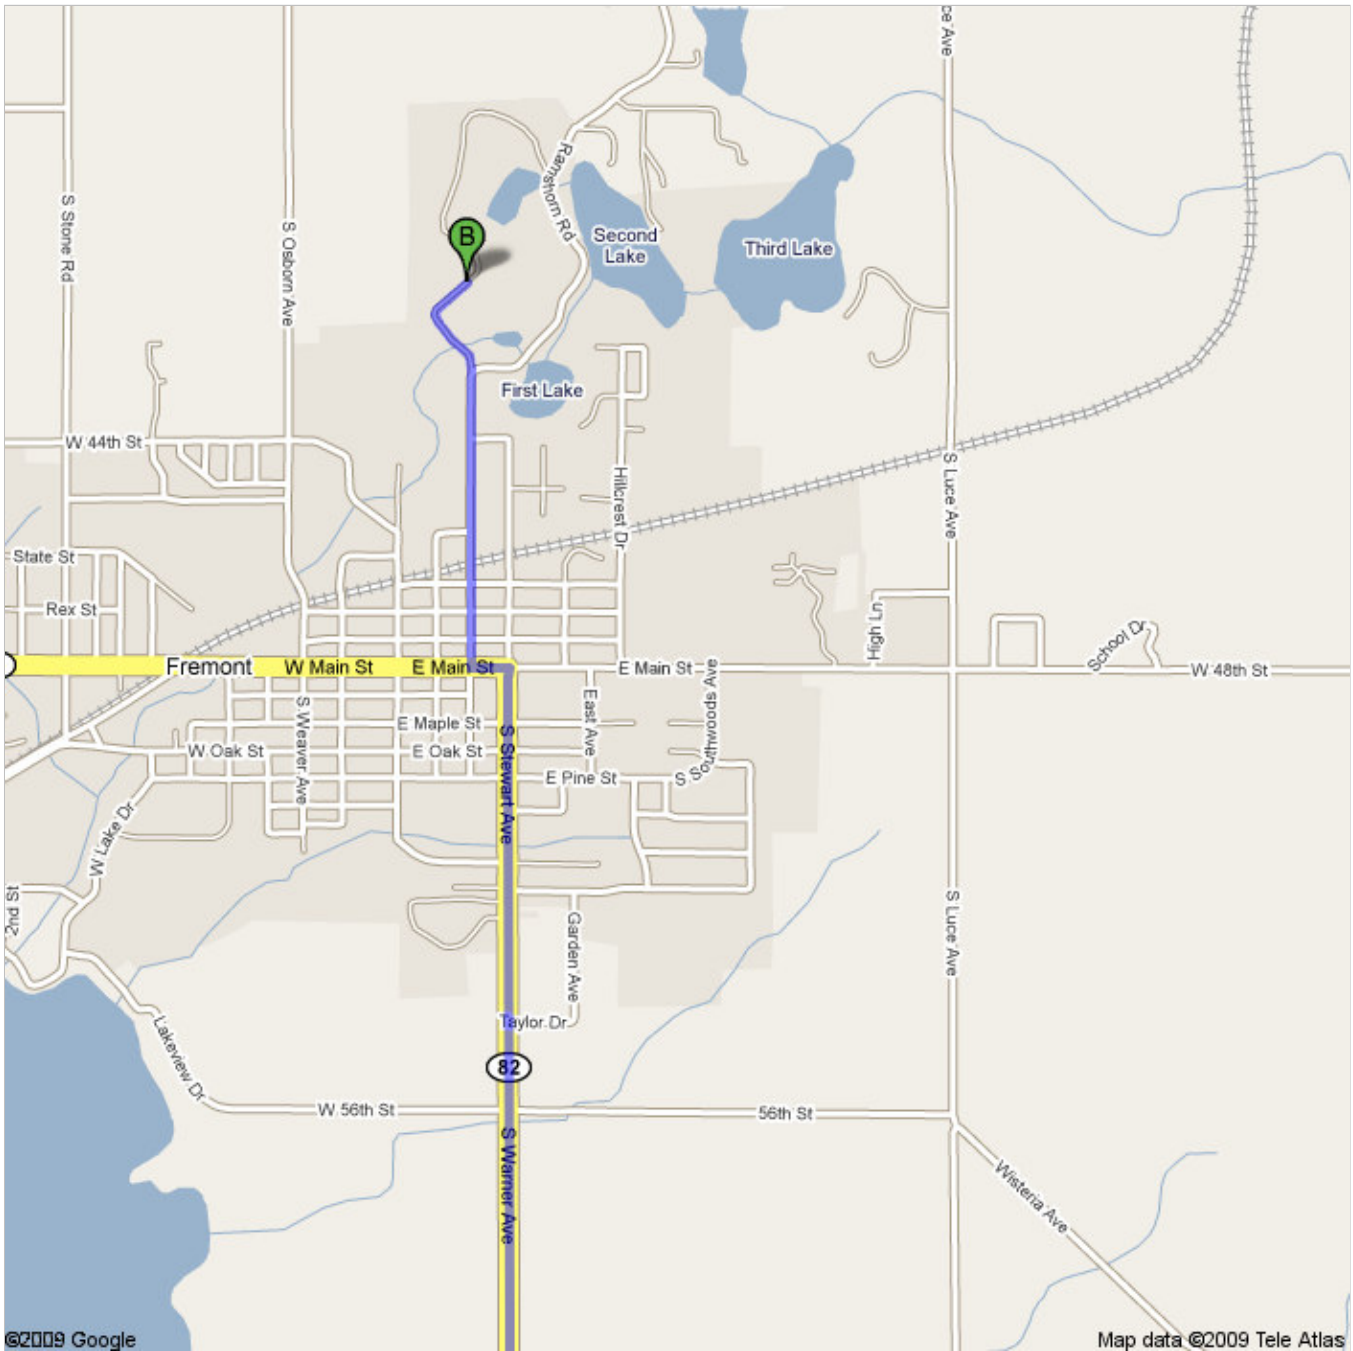

Directions to Branstrom Dr

11.4 mi – about 25 mins

Save trees. Go green!
Download Google Maps on your phone at google.com/gmm

 Newwaygo, MI

-
- | | |
|--|-----------------------------|
|  1. Head northeast on MI-37/MI-82/State Rd toward Quarterline St | go 0.4 mi
total 0.4 mi |
|  2. Turn left at Croton Dr/MI-82
Continue to follow MI-82
About 21 mins | go 10.0 mi
total 10.4 mi |
|  3. Turn left at E Main St/MI-82 | go 453 ft
total 10.5 mi |
|  4. Turn right at Darling Ave
About 2 mins | go 0.6 mi
total 11.1 mi |
| 5. Continue on Branstrom Dr
About 1 min | go 0.3 mi
total 11.4 mi |

 Branstrom Dr

These directions are for planning purposes only. You may find that construction projects, traffic, weather, or other events may cause conditions to differ from the map results, and you should plan your route accordingly. You must obey all signs or notices regarding your route.

Map data ©2009 , Tele Atlas