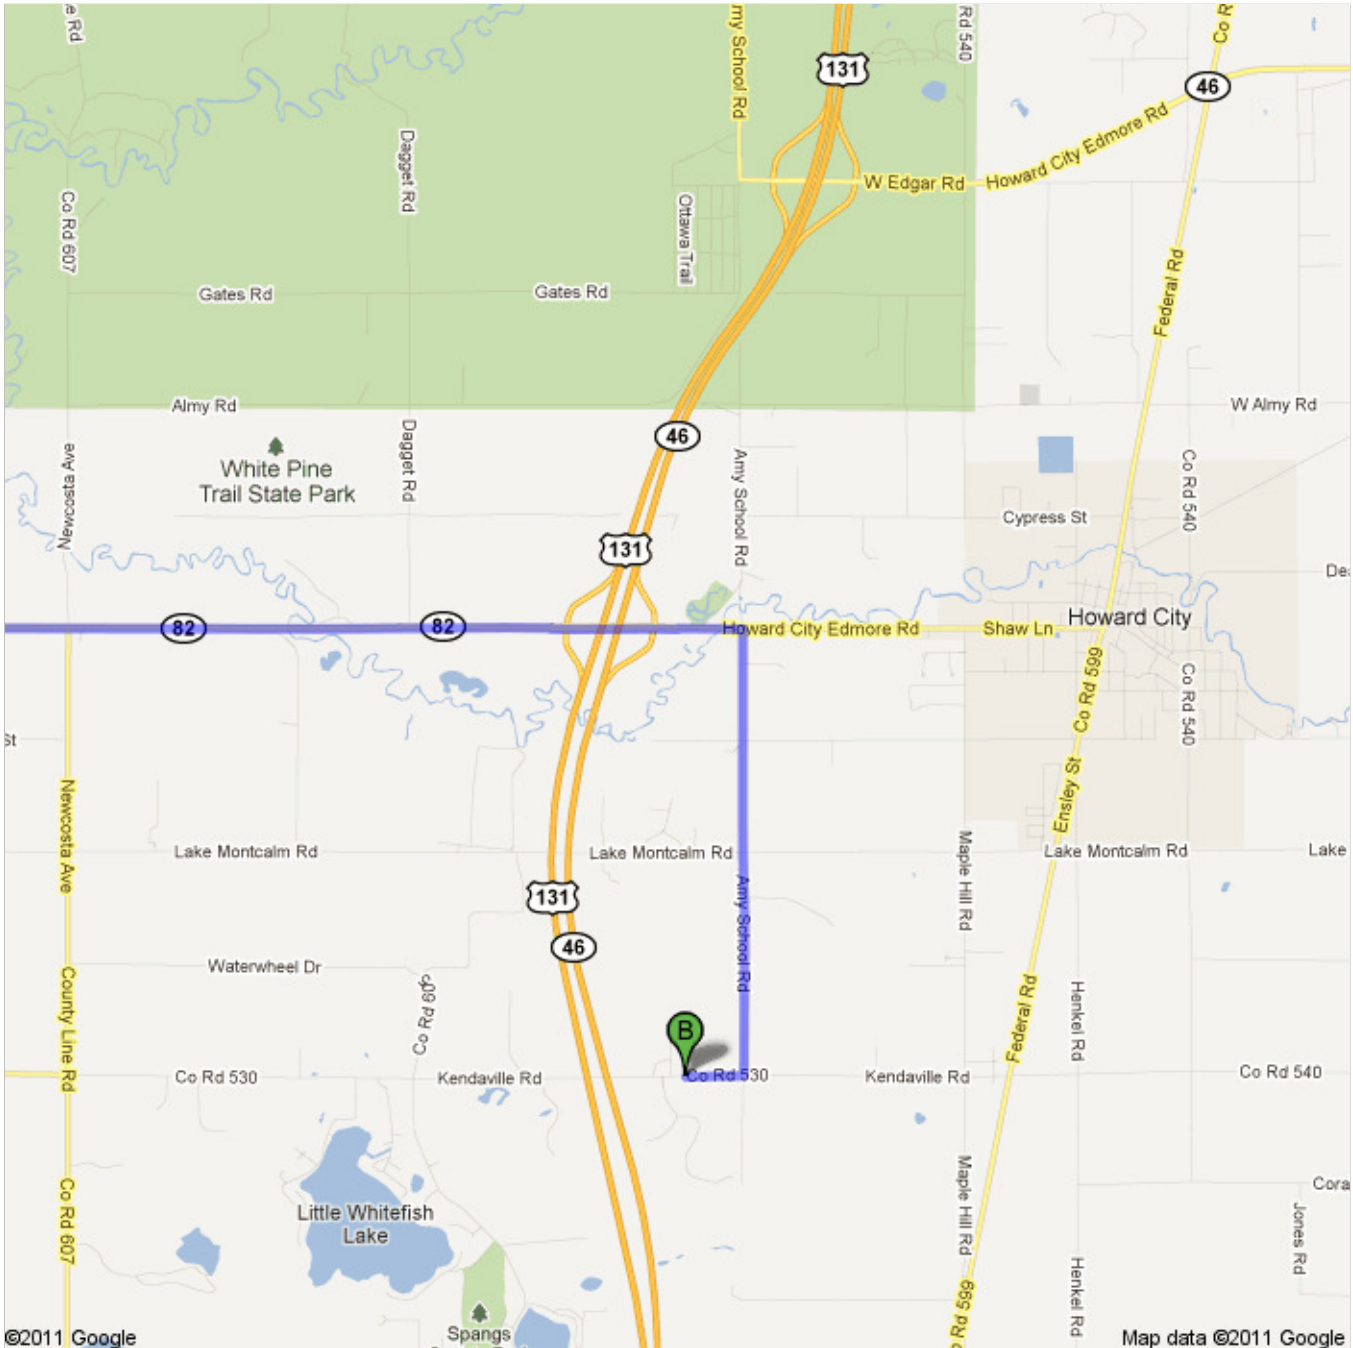

### Directions to Tri County Senior High School

21338 Kendaville Road, Howard City, MI 49329-8751 - (231) 937-4338

29.2 mi – about 42 mins

**Save trees. Go green!**

Download Google Maps on your phone at [google.com/gmm](http://google.com/gmm)

 Fremont, MI

1. Head **south** on **N Darling Ave** toward **E Main St** go 151 ft  
total 151 ft
-  2. Take the 1st left onto **E Main St** go 453 ft  
total 0.1 mi  
About 1 min
-  3. Take the 1st right onto **M-82 E/S Stewart Ave** go 9.7 mi  
total 9.8 mi  
Continue to follow M-82 E  
About 12 mins
-  4. Slight left onto **Curve St** go 0.3 mi  
total 10.1 mi
-  5. Take the 2nd right onto **S Evergreen Dr/State Rd** go 0.9 mi  
total 11.0 mi  
Continue to follow State Rd  
About 2 mins
-  6. Continue onto **M-37 S/M-82 E/Adams St** go 0.8 mi  
total 11.8 mi  
Continue to follow M-37 S/M-82 E  
About 1 min
-  7. Turn left onto **M-82 E/82nd St** go 14.8 mi  
total 26.6 mi  
Continue to follow M-82 E  
About 18 mins
8. Continue onto **Howard City Edmore Rd** go 0.4 mi  
total 27.0 mi  
About 1 min
-  9. Turn right onto **Amy School Rd** go 2.0 mi  
total 29.0 mi  
About 5 mins
-  10. Turn right onto **Co Rd 530/Kendaville Rd** go 0.3 mi  
total 29.2 mi  
About 1 min

 **Tri County Senior High School**  
21338 Kendaville Road, Howard City, MI 49329-8751 - (231) 937-4338

These directions are for planning purposes only. You may find that construction projects, traffic, weather, or other events may cause conditions to differ from the map results, and you should plan your route accordingly. You must obey all signs or notices regarding your route.