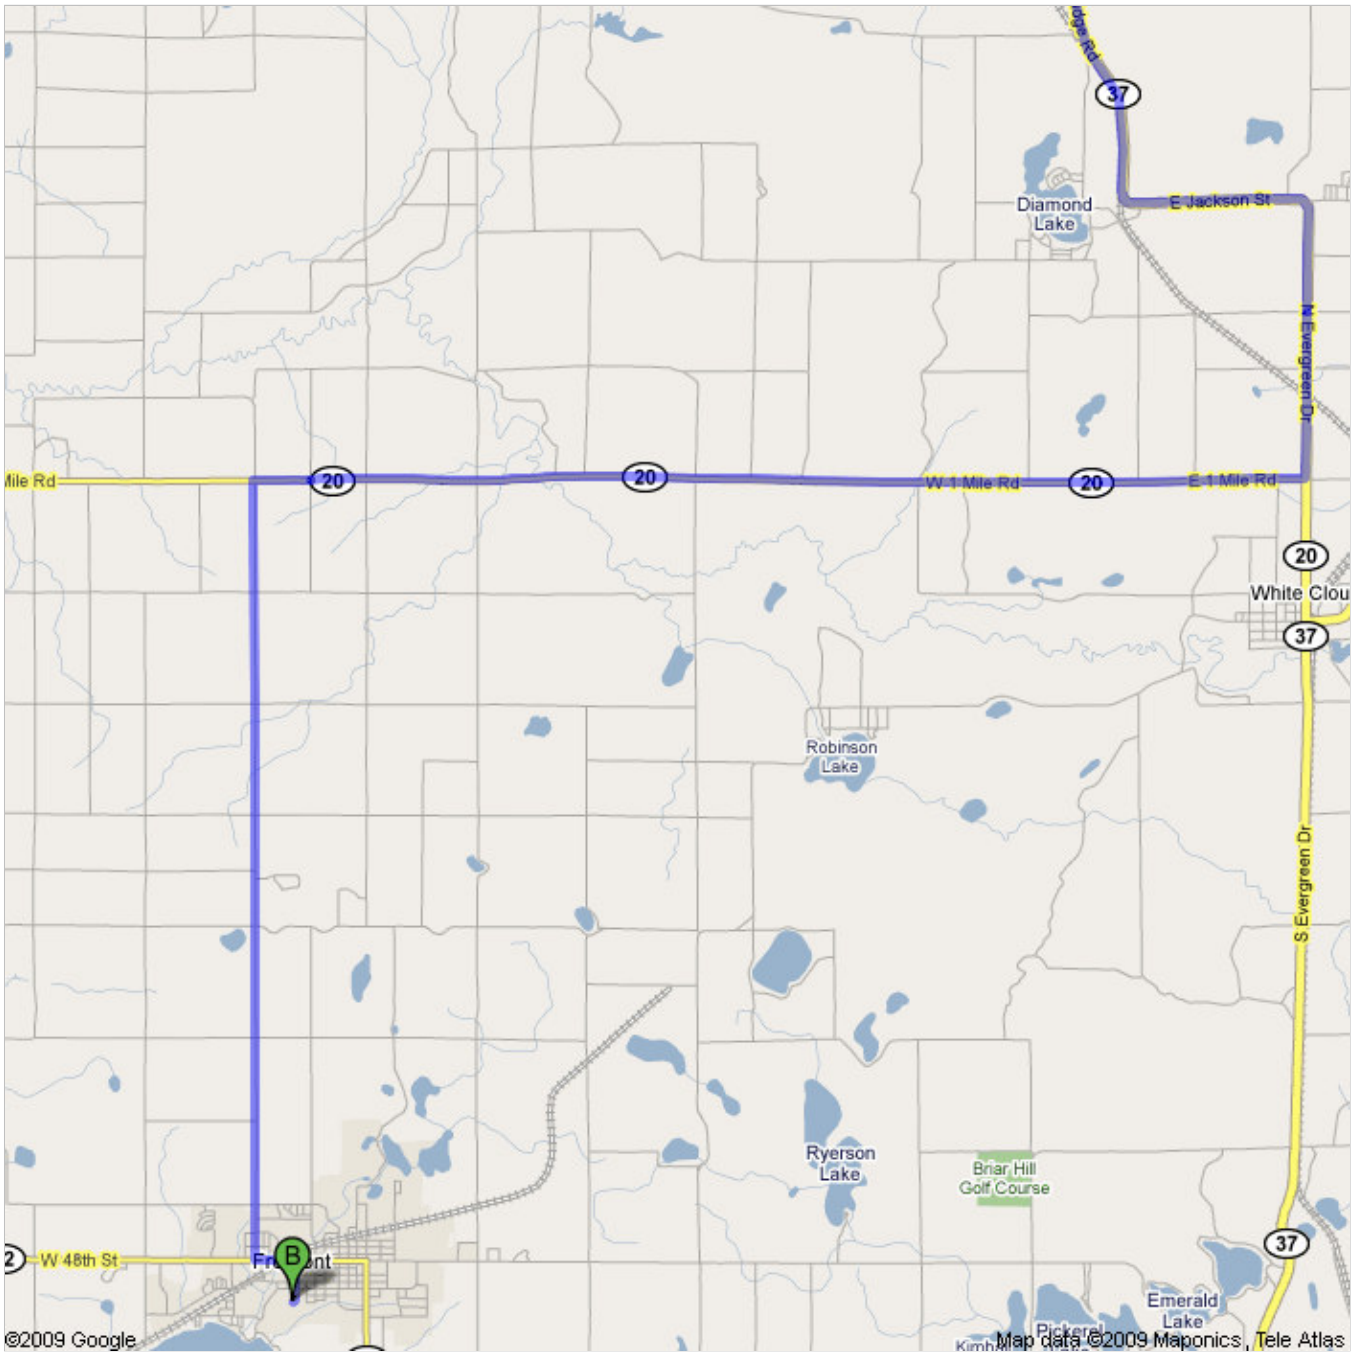

Directions to Gerber Ave

110 mi – about 3 hours 9 mins

Save trees. Go green!
Download Google Maps on your phone at google.com/gmm

 Traverse City, MI

1. Head **north** on **S Garfield Ave** toward **Boyd Ave**

go 0.2 mi
total 0.2 mi
-  2. Turn **left** at **E 8th St**
About 4 mins

go 1.4 mi
total 1.7 mi
-  3. Turn **left** at **S Union St**
About 2 mins

go 0.5 mi
total 2.2 mi
-  4. Turn **right** at **W 14th St**
About 2 mins

go 0.6 mi
total 2.7 mi
-  5. Turn **left** at **S Division St/M-37/US-31**
Continue to follow M-37
About 41 mins

go 26.1 mi
total 28.8 mi
-  6. Turn **right** at **W M 115/M 37**
About 2 mins

go 1.1 mi
total 29.9 mi
-  7. Turn **left** at **N M 37**
About 1 hour 37 mins

go 63.0 mi
total 92.9 mi
-  8. Turn **right** at **E 1 Mile Rd/M-20**
About 19 mins

go 9.4 mi
total 102 mi
-  9. Turn **left** at **N Stone Rd**
About 19 mins

go 7.0 mi
total 109 mi
-  10. Turn **left** at **M-82/W Main St**
About 1 min